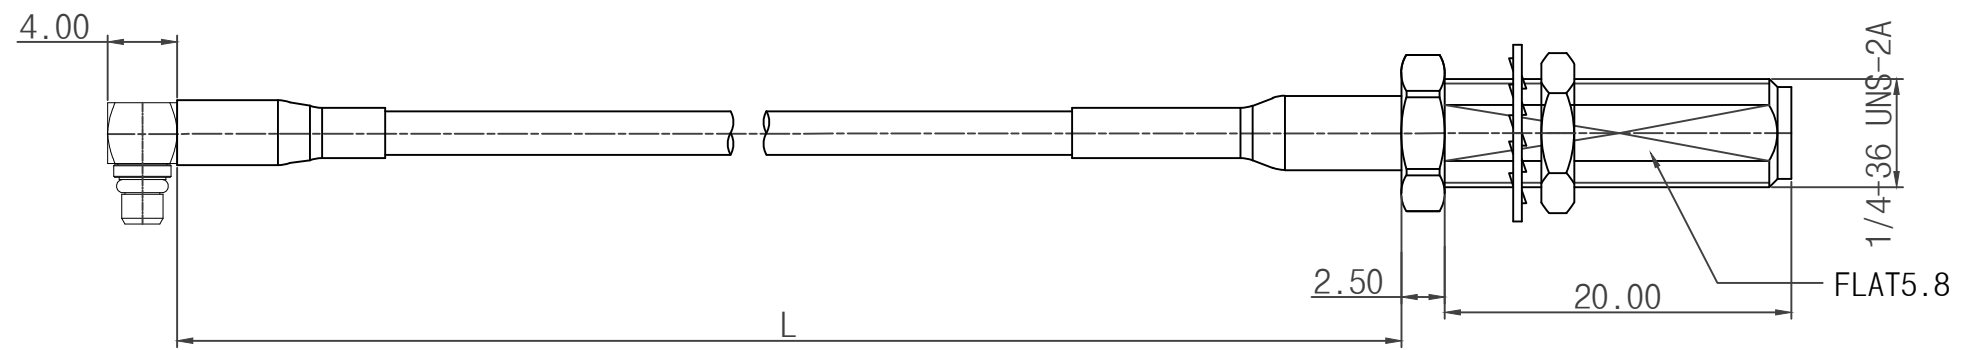

ITEM	Description
1	I-PEX MHF-I CONNECTOR FOR 1.13 CABLE BACK, 1 PCS
2	HEAT SHRINK: 1 PCS
3	SMA BULKHEAD FEMALE:2133-2A-C0334, 1 PCS

NOTE:

RoHS
Compliant

1. THE ORIENTATION OF CONNECTORS ON DRAWING IS FOR REFERENCE ONLY, IF THE ORDER IS LEFT BLANK THE CONNECTOR WILL NOT HAVE FIXED ORIENTATION.

MOUNTING HOLE

NOTE1: CABLE SPECIFICATION: (Ø1.13mm CABLE)	
CONDUCTOR	Ø7/0.17±0.02 Silver-Coated copper
INSULATION	Ø0.152±0.05 TFEP
BRAID SHIELD	Ø1.98 Silver-Coated copper
JACKET	2.52 FEP (WHITE/BROWN)

ITEM	Description	Date	Revision	Mender
REVISIONS				

REMARKS:

TOLERANCES:
DIM. X.X±0.5
X.XX±0.25

REV:	A1	TITLE: SMA BULKHEAD FEMALE CRIMP TO MMCX RIGHT ANGLE MALE CRIMP FOR RG316 CABLE		
DESIGNED:	Cary	ASSEMBLY DRAWING	SCALE:	FIT
DRAWN:	Cary	DWG No: 85-1721JRAK-RG316	SHEET SIZE:	A4
CHECKED:		DATE: 2015/10/09	UNITS:	mm
APPROVAL:				