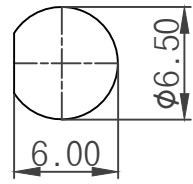

ITEM	Description
1	I-PEX MHF-I CONNECTOR FOR 1.13 CABLE BACK, 1 PCS
2	HEAT SHRINK: 1 PCS
3	SMA BULKHEAD FEMALE:2133-2A-C0334, 1 PCS

NOTE:

RoHS
Compliant

1. THE ORIENTATION OF CONNECTORS ON DRAWING IS FOR REFERENCE ONLY, IF THE ORDER IS LEFT BLANK THE CONNECTOR WILL NOT HAVE FIXED ORIENTATION.

MOUNTING HOLE

NOTE1: CABLE SPECIFICATION: (Ø1.13mm CABLE)	
CONDUCTOR	Ø7/0.17±0.02 Silver-Coated copper
INSULATION	Ø0.152±0.05 TFEP
BRAID SHIELD	Ø1.98 Silver-Coated copper
JACKET	2.52 FEP (WHITE/BROWN)

ITEM	Description	Date	Revision	Mender
REVISIONS				

REMARKS:

TOLERANCES:
DIM. X.X±0.5
X.XX±0.25

REV:	A1	TITLE: SMA BULKHEAD FEMALE CRIMP TO MMCX RIGHT ANGLE MALE CRIMP FOR RG316 CABLE		
DESIGNED:	Cary	ASSEMBLY DRAWING	SCALE:	FIT
DRAWN:	Cary	DWG No: 85-1721JRAK-RG316	SHEET SIZE:	A4
CHECKED:		DATE: 2015/10/09	UNITS:	mm
APPROVAL:				